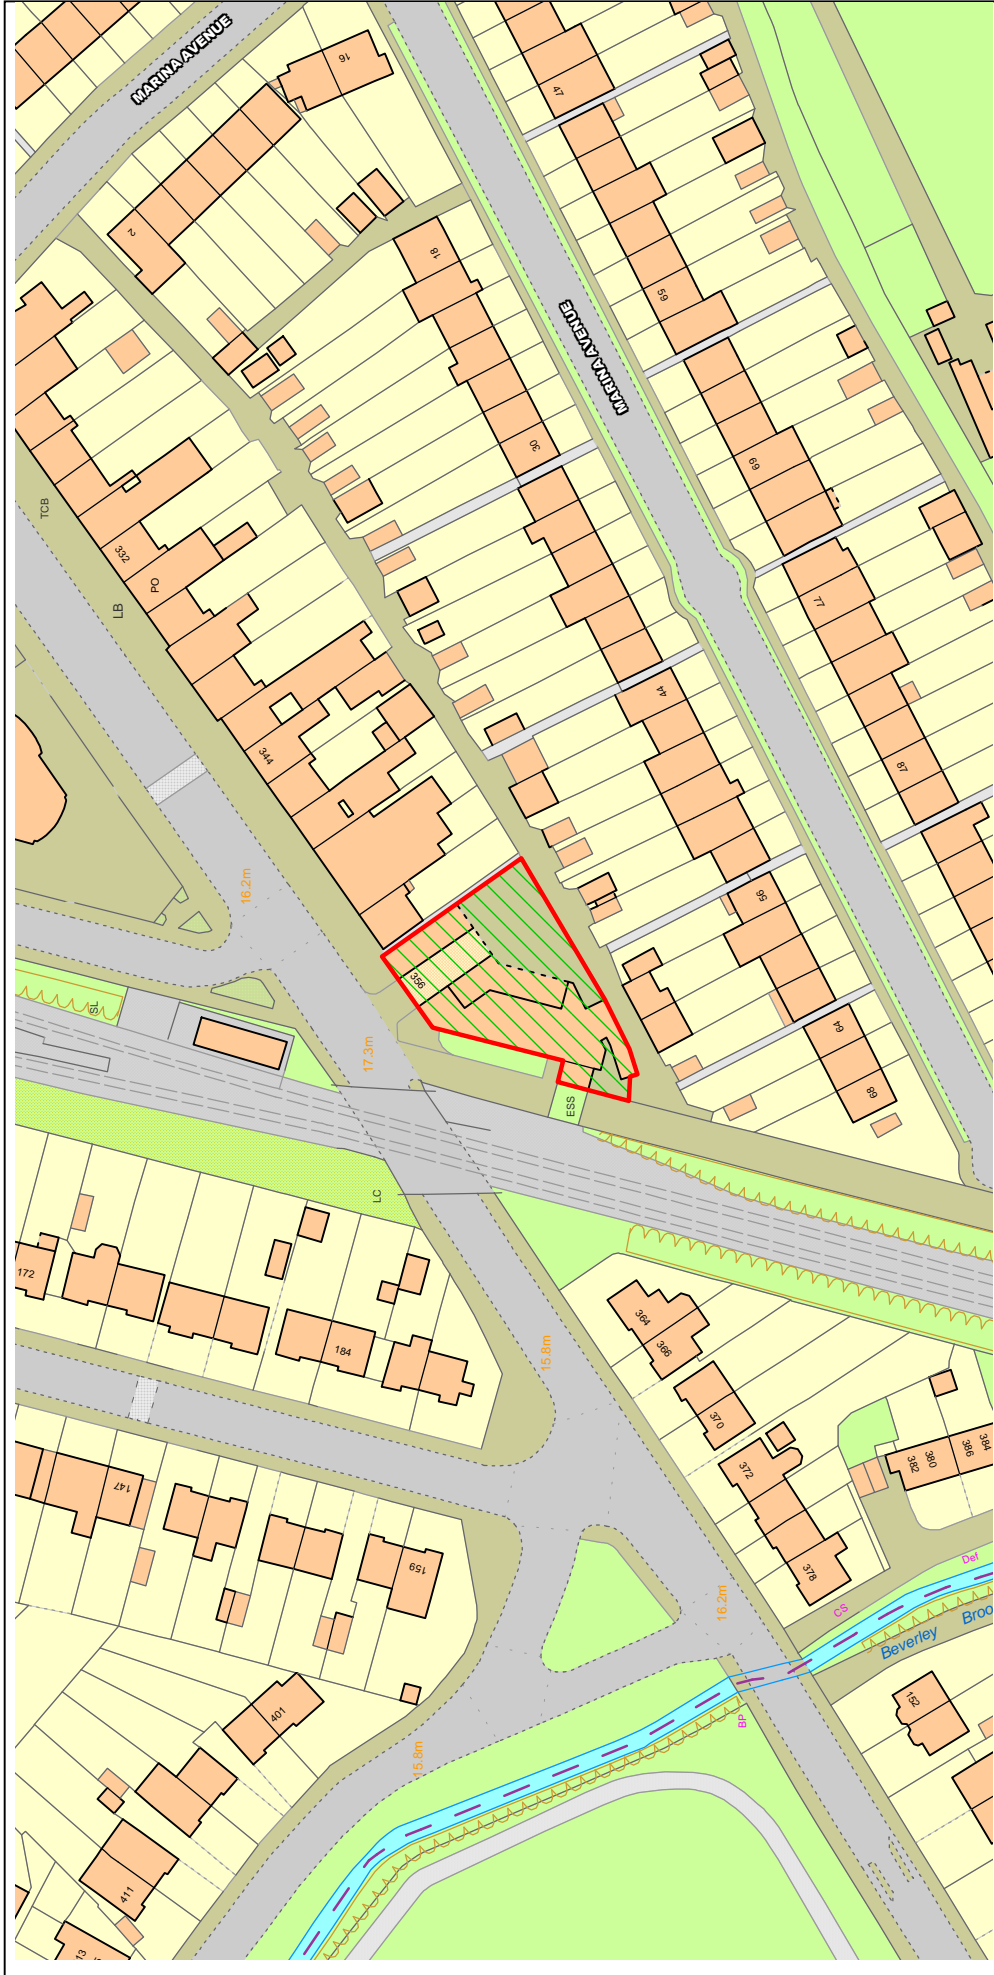

# NORTHGATE SE GIS Print Template

Text Details **356 West Barnes Lane**

This material has been reproduced from Ordnance Survey digital map data with the permission of the controller of Her Majesty's Stationery Office, © Crown Copyright.